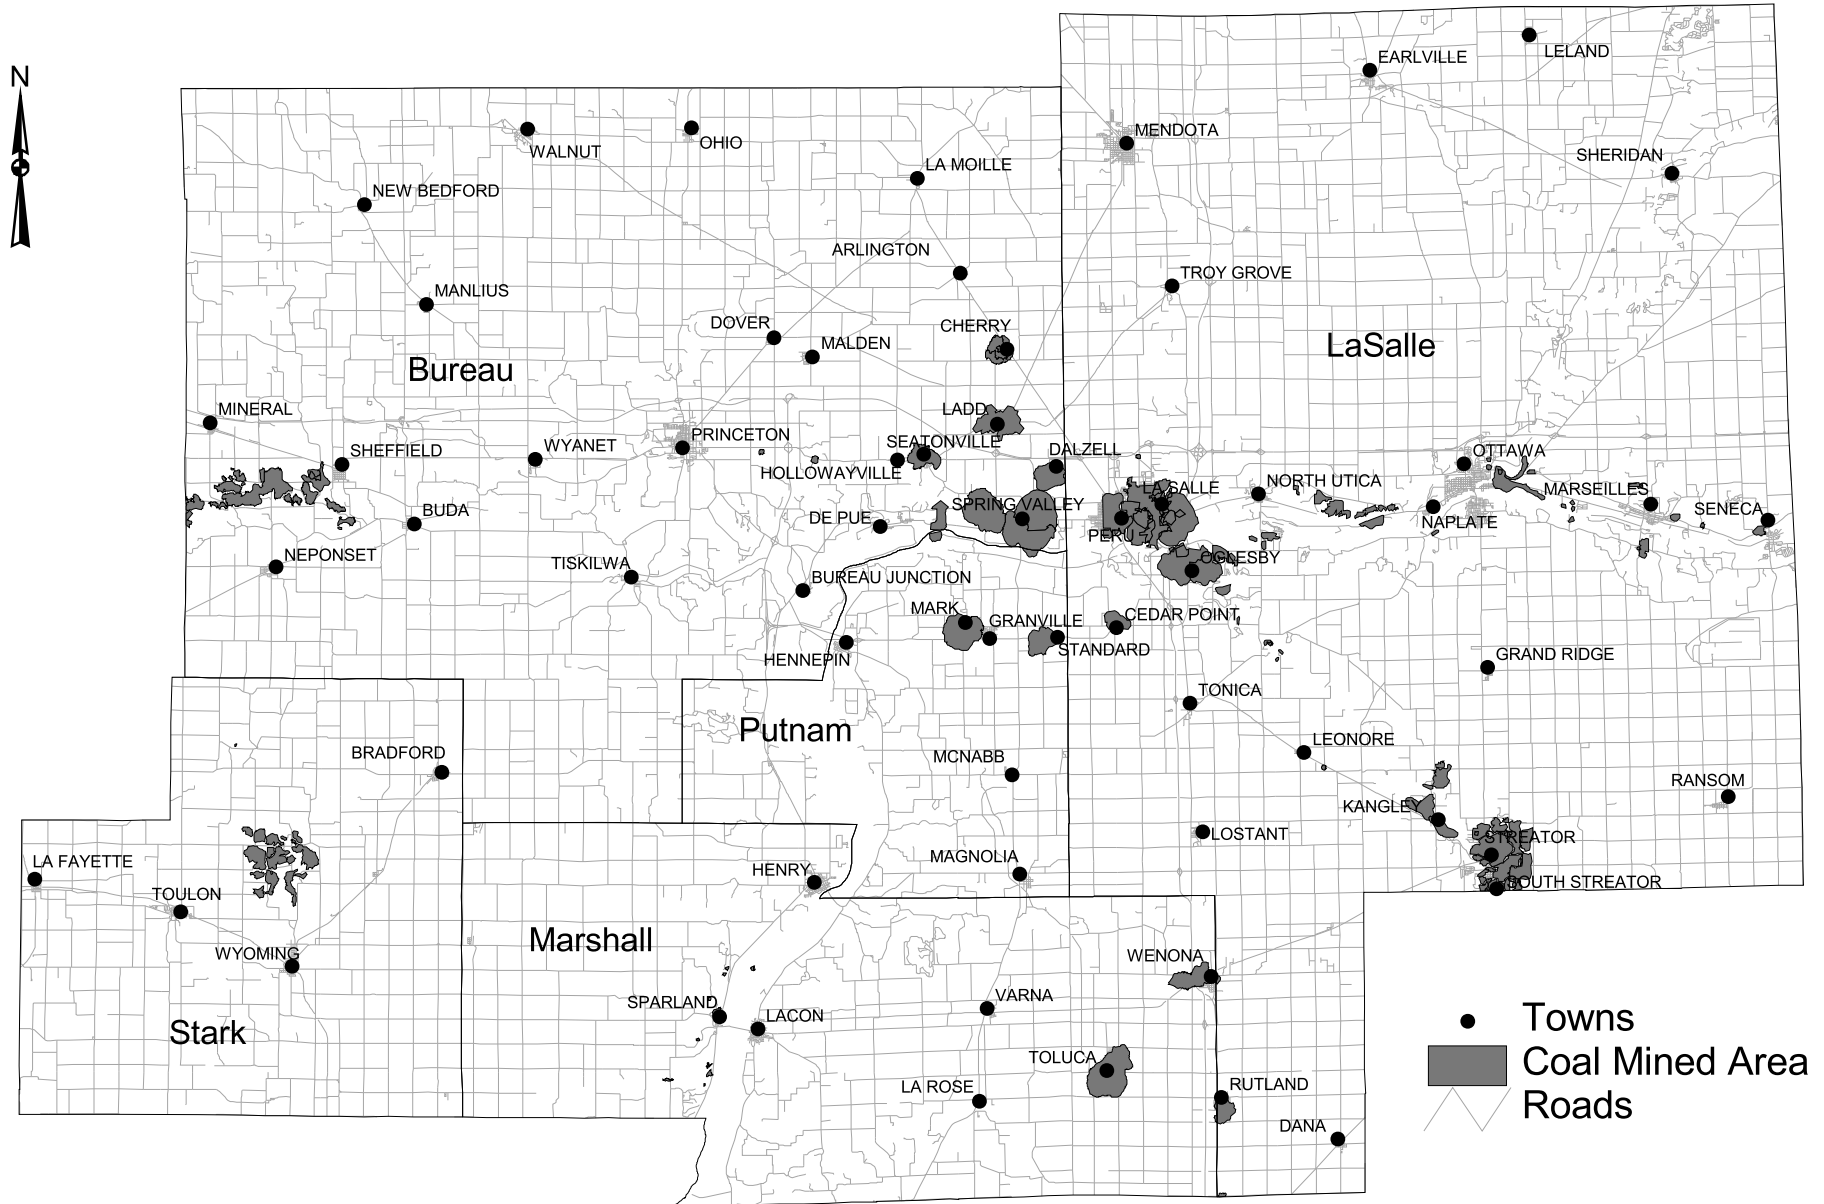

# Economic Development District Coal Mined Areas

Figure 3

Source: Illinois Geographic Information System, Department of Natural Resources; May 1996

Prepared by North Central Illinois Council of Governments, January 1999