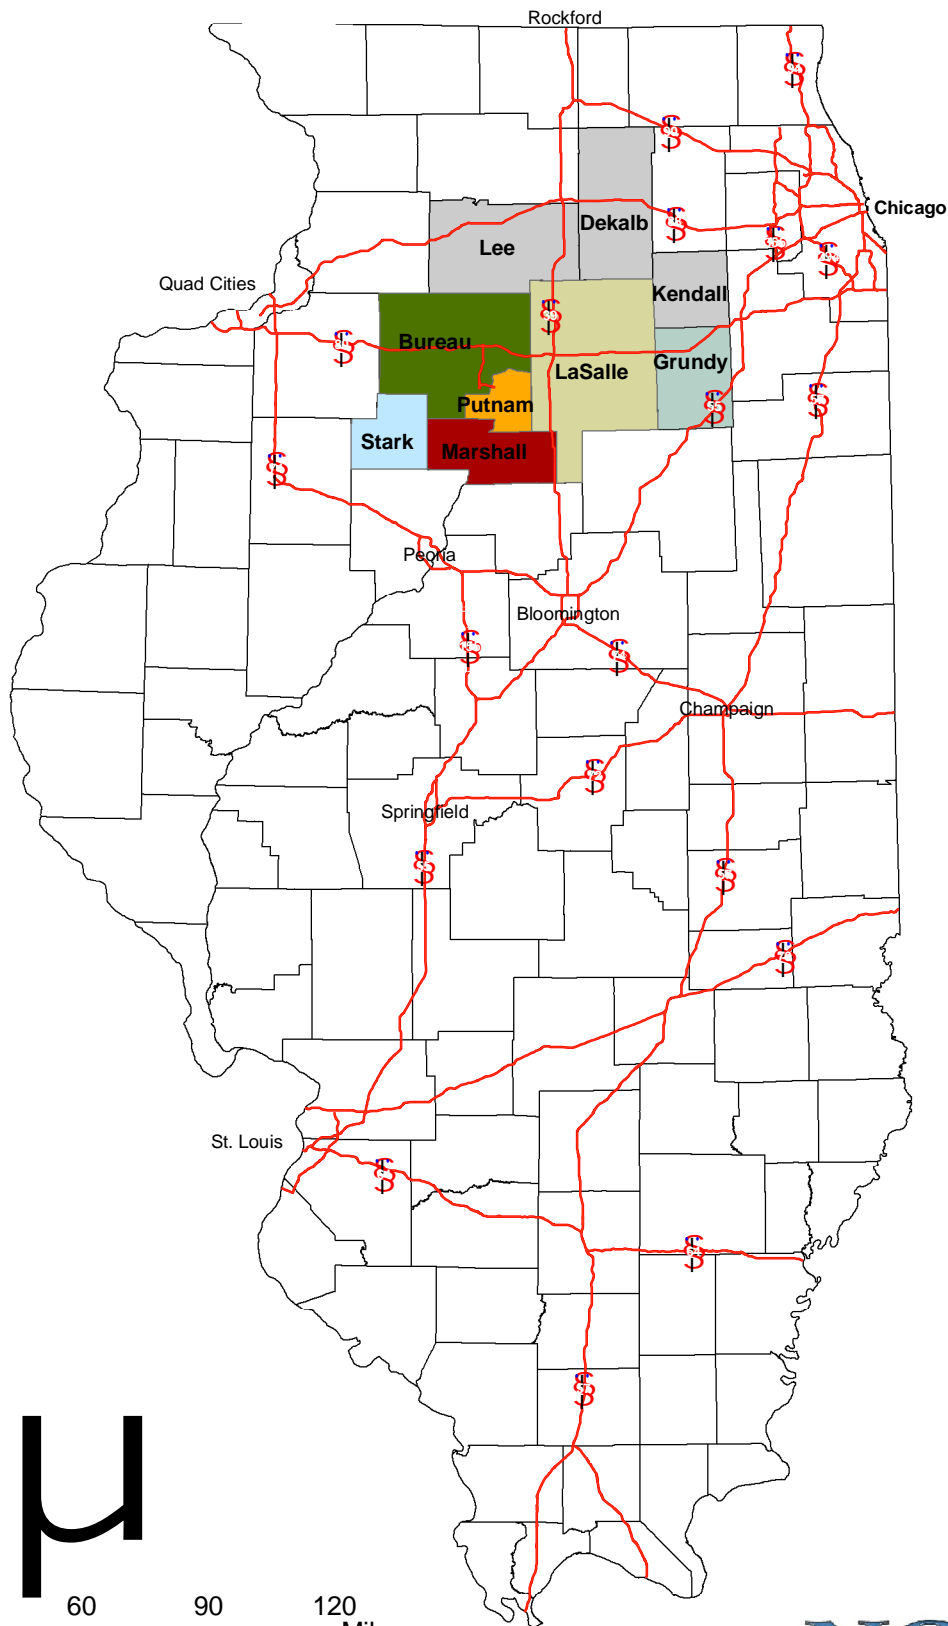

North Central Illinois Council of Governments Service Area

0 15 30 60 90 120 Miles